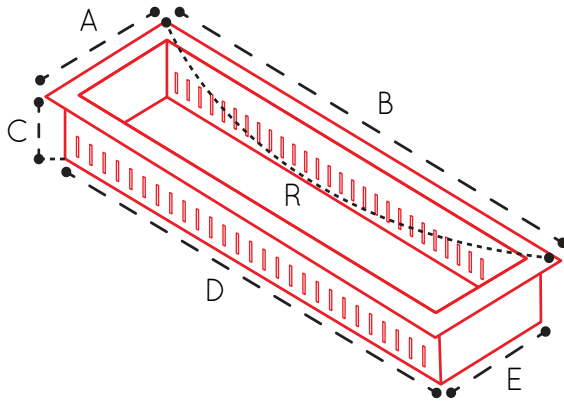

BOBÉ CUSTOM MEASUREMENT REFERENCE

DIY KITS (FIRE PAN, FIRE LINE)

FIRE TABLE

WATER/FIRE POT

FIRE POT / WATER BOWL