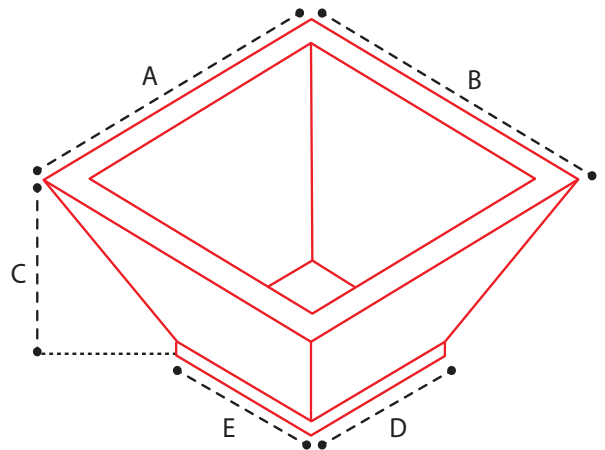

BOBÉ CUSTOM MEASUREMENT REFERENCE

DIY KITS (FIRE PAN, FIRE LINE)

FIRE TABLE

WATER/FIRE POT

FIRE POT / WATER BOWL