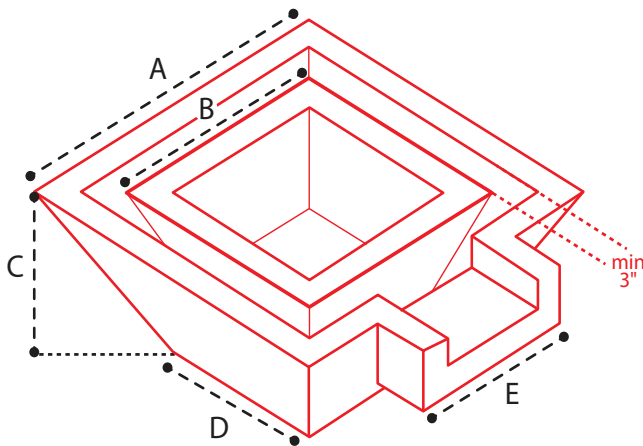

BOBÉ CUSTOM MEASUREMENT REFERENCE

DIY KITS (FIRE PAN, FIRE LINE)

FIRE TABLE

WATER/FIRE POT

FIRE POT / WATER BOWL