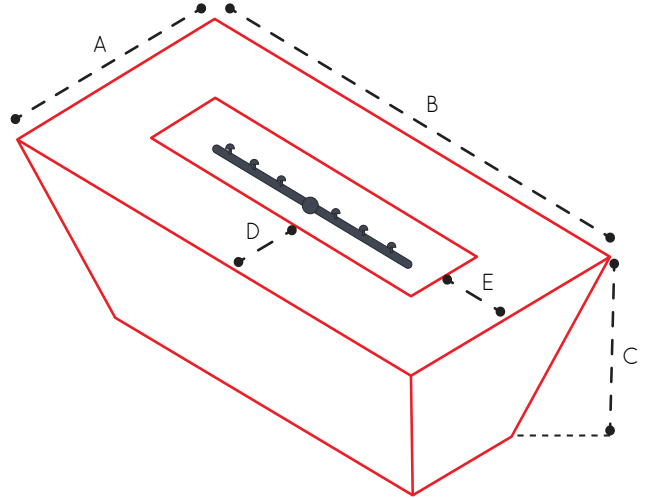

BOBÉ CUSTOM MEASUREMENT REFERENCE

DIY KITS (FIRE PAN, FIRE LINE)

FIRE TABLE

WATER/FIRE POT

FIRE POT / WATER BOWL